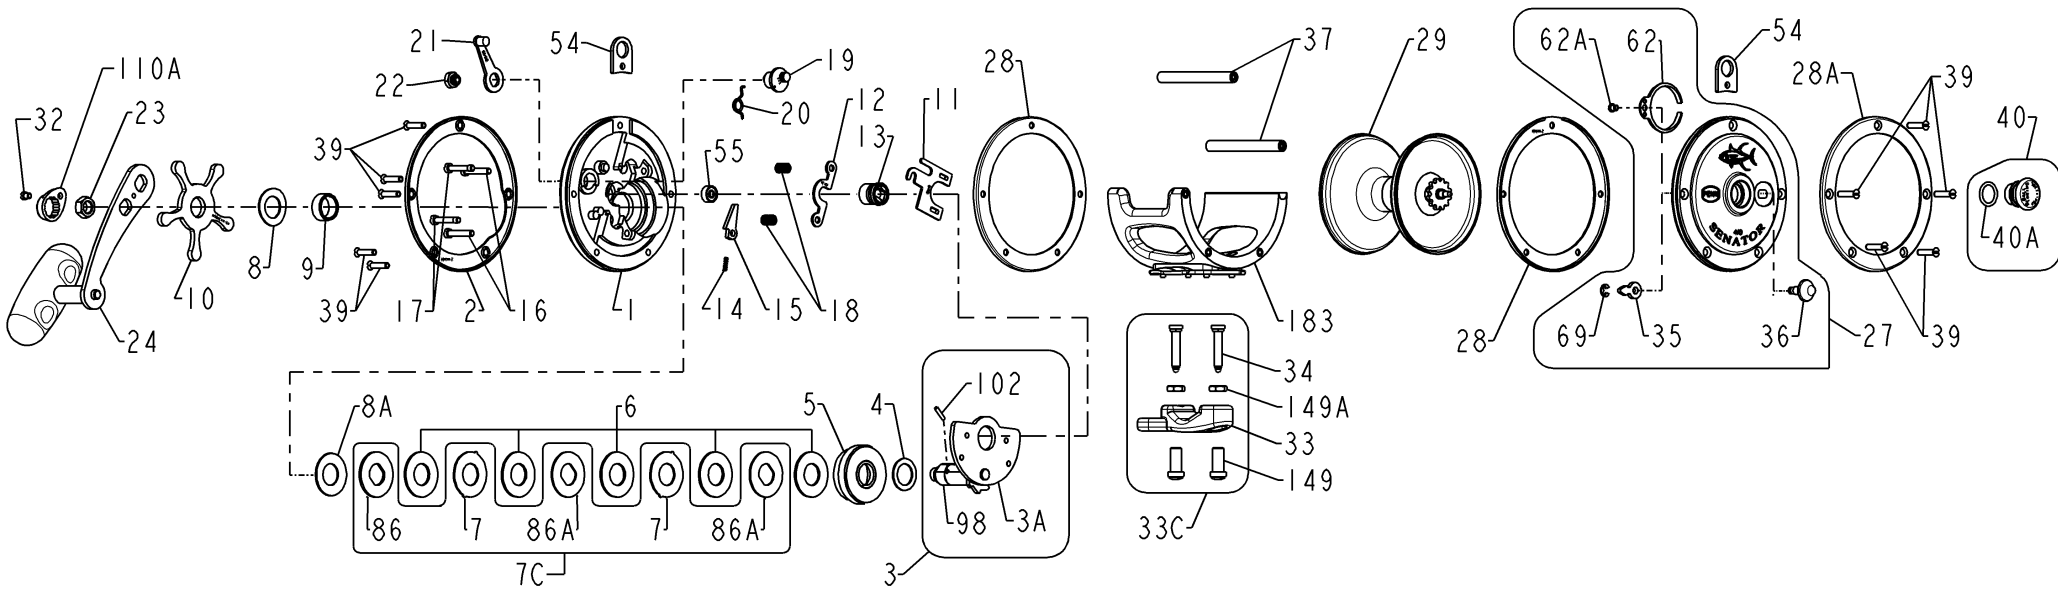

PENN® PARTS LIST FOR MODELS 113H2LH

KEY NO.	PART NO.	DESCRIPTION
1	1197481	1-113H2 Right Side Plate
2	1197489	2-113H2O Outer Right Side Ring
3	1197497	3-113H2LH Left Hand Bridge Assembly
3A	1197496	3-113H-1 Bridge Sub-Assembly
4	1180775	4-349 Fiber Washer
5	1180844	5-113HLH Left Hand Main Gear
6	1180909	6-113H Drag Washer (5 req.)
7	1181029	7-970 Metal Ear Drag Washer (2 req.)
7C	1197506	7C-113H2 Drag Washer Set
8	1181077	8-349 Tension Spring Washer
8A	1181627	18-970 Tension Spring Washer
9	1197507	9-113H2 Spacing Sleeve
10	1197510	10-113H2LH Left Hand Drag Wheel
11	1181233	11-113 Eccentric Jack
12	1181257	12-60 Pinion Yoke
13	1181318	13-113HLH Left Hand Pinion
14	1181393	14-99 Dog Spring
15	1181435	15-113H Dog
16	1181570	16-113H Lower Bridge Screw (2 req.)
17	1181595	17-113H Upper Bridge Screw (2 req.)
18	1181615	18-60 Clutch Spring (2 req.)
19	1181662	19-113 Eccentric
20	1181769	20-155 Eccentric Spring
21	1181835	21-66 Eccentric Lever
22	1197513	22-112H2 Eccentric Screw
23	1181950	23-555 Handle Nut
24	1197517	24-113H2 Handle Assembly