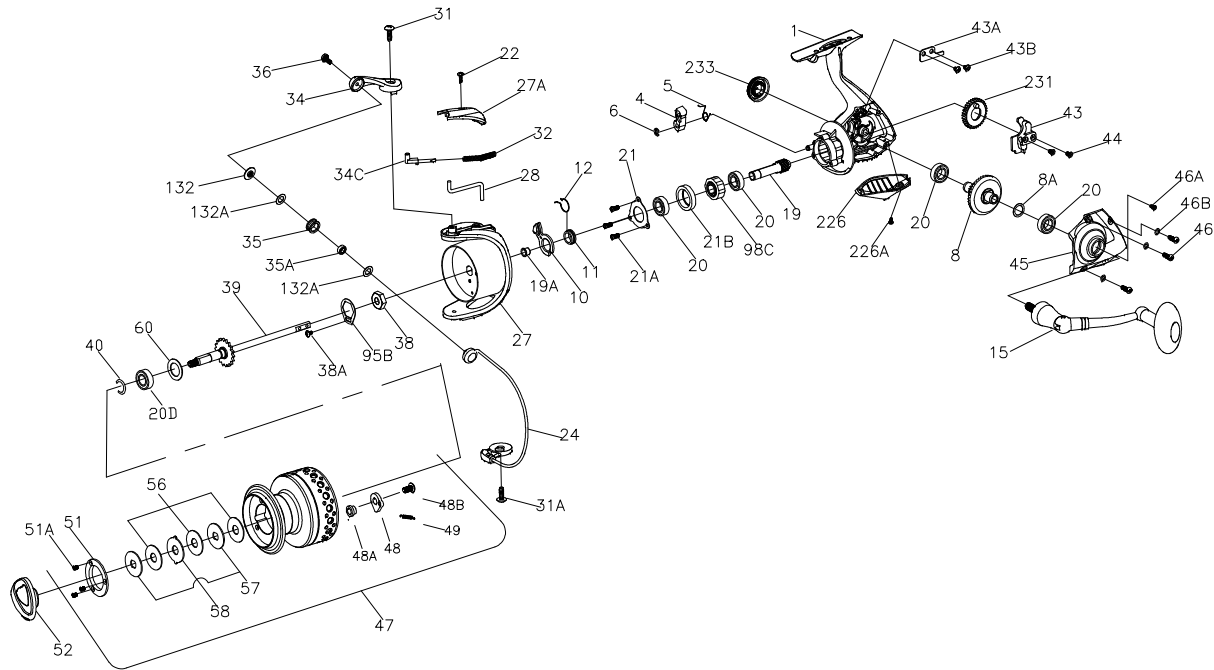

PARTS LIST FOR MODELS BTL5000/BTL6000

KEY NO.	PART NO.	DESCRIPTION
21	1192636	21-5000SG Bearing Retainer
21A	1192645	21A-5000SG Bearing Retainer Screw (3 req)
21B	1192650	21B-5000SG Collar
22	1192661	22-5000SG Bail Pivot Cover Screw
24	1211613	24-5000BTL Bail Wire Assembly
24	1211614	24-6000BTL Bail Wire Assembly
27	1211615	27-5000BTL Rotor (w/weight & screw)
27	1211616	27-6000BTL Rotor (w/weight & screw)
27A	1191451	27A-5000SG Bail Pivot Cover
27A	1200071	27A-6000SG Bail Pivot Cover
28	1191486	28-5000SG Trip Lever
28	1191489	28-6000SG Trip Lever
31	1191569	31-5000SG Bail Arm Screw
31A	1191575	31A-5000SG Bail Cam Screw
32	1211617	32-5000BTL Bail Spring
32	1200520	32-6000SG Bail Spring
34	1191631	34-5000SG Bail Arm
34	1200521	34-6000SG Bail Arm
34C	1191652	34C-5000SG Pivot Arm
35	1203991	35-3000PUR Line Roller
35A	1191683	35A-3000SG Line Roller Bearing
36	1191703	36-5000SG Bail Stud Screw
38	1191729	38-5000SG Rotor Nut
38A	1191736	38A-5000SG Rotor Locking Plate Screw
39	1211618	39-5000BTL Spool Shaft Assembly
39	1211619	39-6000BTL Spool Shaft Assembly
40	1211620	40-5000BTL Bearing Lock Spring
43	1191805	43-5000SG Crosswind Block
43A	1191820	43A-5000SG Crosswind Block Plate
43B	1191827	43B-5000SG Crosswind Block Plate Screw(2 req)
44	1191845	44-5000SG Crosswind Block Screw (2 req)
45	1211621	45-5000BTL Housing Cover
46	1191903	46-5000SG Housing Cover Screw (3 req)
46A	1191906	46A-3000SG Housing Cover Screw A
46B	1191908	46B-5000SG Housing Cover Washer (3 req)
47	1211623	47-5000BTL Spool Assembly
47	1211624	47-6000BTL Spool Assembly
48	1211625	48-5000SG Click Tongue
48A	1211626	48A-5000SG Click Tongue Washer
48B	1211612	48B-5000SG Spool Click Screw
49	1211627	49-5000SG Click Tongue Spring
51	1204057	51-5000PUR Retaining Spacer
51A	1191986	51A-3000SG Retaining Screw (3 req)
52	1211628	52-5000BTL Drag Knob Assembly
56	1211630	56-5000BTL Drag Washer (3 req)
57	1192044	57-5000SG Keyed Washer (2 req)
58	1192053	58-5000SG Earred Washer
60	1211629	60-5000BTL Thrust Washer
95B	1192186	95B-5000SG Rotor Locking Plate
98C	1192215	98C-5000SG Clutch/Sleeve Assembly
132	1192297	132-5000SG Roller Washer
132A	1192302	132A-3000SG Line Roller Washer (2 req)
226	1192460	226-5000SG Rear Cover
226A	1192473	226A-3000SG Rear Cover Screw
231	1192503	231-5000SG Crosswind Gear
231	1200523	231-6000SG Crosswind Gear
233	1211631	233-5000BTL Bearing Cover Assembly

KEY NO.	PART NO.	DESCRIPTION
1	1211647	1-5000BTL Housing
1	1211648	1-6000BTL Housing
4	1190937	4-5000SG Dog
5	1190966	5-5000SG Dog Spring
6	1190979	6-5000SG Retaining Clip
8	1191019	8-5000SG Main Gear
8A	1204063	8A-7000PUR Shim
10	1191066	10-5000SG A/R Holder
11	1191085	11-5000SG Bushing
12	1191090	12-5000SG A/R Bushing Spring
15	1211609	15-5000BTL Handle Assembly
19	1191240	19-5000SG Pinion
19A	1191253	19A-5000SG Pinion Bushing
20	1192613	20-5000SG Ball Bearing (4 req)
20D	1211610	20D-5000BTL Spool Ball Bearing