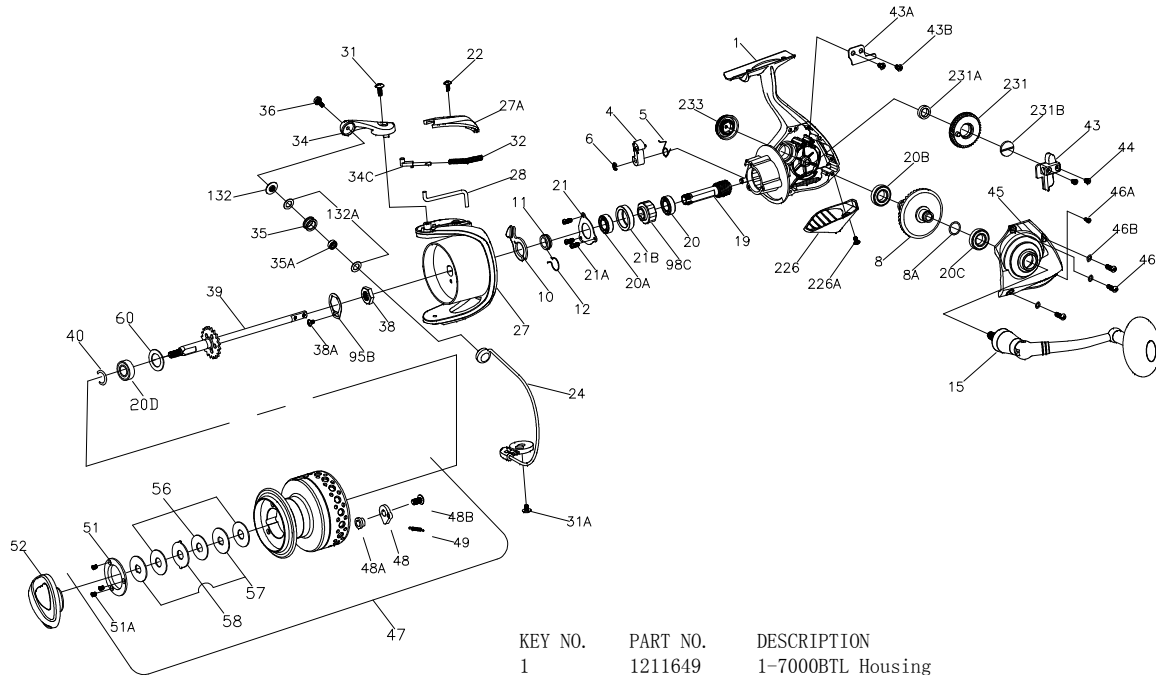

PARTS LIST FOR MODELS BTL7000/BTL8000

KEY NO.	PART NO.	DESCRIPTION
1	1211649	1-7000BTL Housing
1	1211650	1-8000BTL Housing
4	1190939	4-7000SG A/R Dog
5	1190966	5-5000SG Dog Spring
6	1190979	6-5000SG Retaining Clip
8	1191021	8-7000SG Main Gear
8A	1211632	8A-7000BTL Shim
10	1191068	10-7000SG A/R Holder
11	1191087	11-7000SG Bushing
12	1191090	12-5000SG A/R Bushing Spring
15	1211633	15-7000BTL Handle Assembly
19	1191244	19-7000SG Pinion
20	1192613	20-5000SG Lower Pinion Ball Bearing
20A	1192613	20A-5000SG Upper Pinion Ball Bearing
20B	1192621	20B-7000SG Housing Ball Bearing
20C	1192621	20C-7000SG Housing Cover Ball Bearing
20D	1211610	20D-5000BTL Spool Ball Bearing