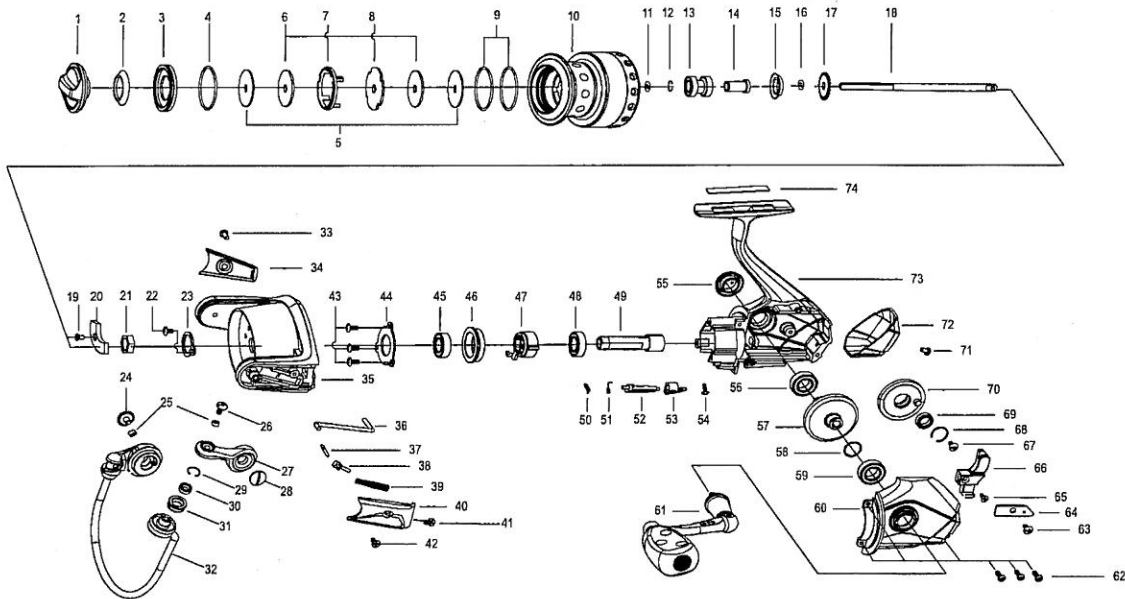

EXPLODED VIEW OF Soron SX 10

PARTS LIST OF Soron SX 10

ITEM#	DESCRIPTION	Soron SX 10	ITEM#	DESCRIPTION	Soron SX 10
1	DRAG KNOB ASSY	1204882	37	BAIL LEVER	1126271
2	WATERPROOF RING	1126240	38	BAIL SLIDER	1126272
3	SPOOL COVER	1126241	39	SPRING	1126273
4	*O* RING	1126242	40	ROTOR COVER	1188254
5	KEY WASHER	1126243	41	SCREW	1188255
6	WASHER	1126244	42	SCREW	1125962
7	DRAG KEY RING	1126245	43	SCREW	1126277
8	EARED WASHER	1126246	44	BALL BEARING RETAINER	1126278
9	*O* RING	1141326	45	BALL BEARING	1127926
10	SUPERLINE SPOOL ASSY FORGE	1188127	46	BALL BEARING HOLDER	1127927
10	SPOOL ASSY FORGE SPARE	1188128	47	ONE WAY CLUTCH BEARING	1108907
11	WASHER(T=0.5)	1178875	48	BALL BEARING	1127926
11	Spare Adjustment Washer(T=0.3)	1178876	49	PINION GEAR	1127925
12	*C* RETAINER	1126251	50	OWC BEARING SPRING	1128146
13	SLEEVE	1133575	51	SPRING	1102147
14	RETAINER SLEEVE	1126253	52	ANTI-REVERSE LEVER	1126283
15	WATERPROOF RING	1126254	53	ANTI-REVERSE BUTTON	1141335
16	WATERPROOF RING	1126255	54	SCREW	1111492
17	CLICK GEAR	1126256	55	HANDLE SCREW CAP	1133582
18	MAIN SHAFT	1178874	56	BALL BEARING	1126286
19	SCREW	1111505	57	DRIVE GEAR	1126287
20	BALANCE BLOCK	1141329	58	WASHER	1085287
21	NUT	1085618	59	BALL BEARING	1126288
22	SCREW	1141435	60	BODY COVER	1188256
23	NUT RETAINER	1126259	61	HANDLE ASSY	1188257
24	SCREW	1117951	62	SCREW	1126291
25	BUSHING	1188249	63	SCREW	1126292
26	SCREW	1126261	64	SLIDER RETAINER	1126293
27	BAIL ARM	1188250	65	SCREW	1128145
28	SCREW	1117951	66	SLIDER	1126294
29	*C* RETAINER	1126263	67	SCREW	1126295
30	BALL BEARING	1126264	68	*C* RETAINER	1128147
31	LINE ROLLER	1126265	69	BALL BEARING	1112125
32	BAIL ASSY	1188251	70	OSCILLATION GEAR	1126296
33	SCREW	1125962	71	SCREW	1126297
34	ROTOR COVER	1188252	72	REAR COVER	1141339
35	ROTOR	1188253	73	BODY	1188258
36	KICK LEVER	1126270	74	BODY DECORATION PLATE	1141341