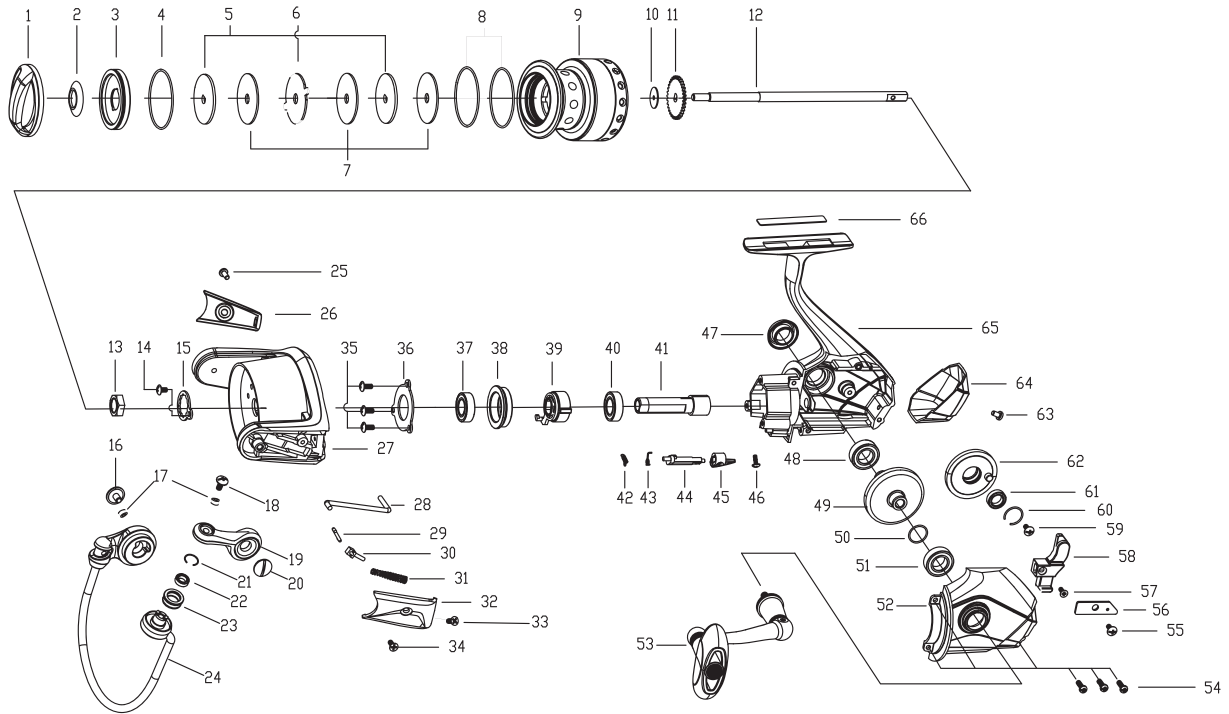

Exploded View of SORON S 40

Parts List of SORON S 40

ITEM#	DESCRIPTION	Soron S 40	ITEM#	DESCRIPTION	Soron S 40
1	DRAG KNOB ASSY	1222176	34	SCREW	1125962
2	WATERPROOF RING	1126240	35	SCREW	1126351
3	SPOOL COVER	1222165	36	BALL BEARING RETAINER	1126352
4	"O" RING	1222166	37	BALL BEARING	1126279
5	KEY WASHER	1085296	38	BALL BEARING HOLDER	1126353
6	EARED WASHER	1126304	39	ONE WAY CLUTCH BEARING	1108907
7	WASHER	1126305	40	BALL BEARING	1126279
8	"O" RING	1141342	41	PINION GEAR	1126354
9	SUPERLINE SPOOL ASSY FORGE	1222185	42	OWC BEARING SPRING	1128144
9	SPOOL ASSY FORGE SPARE	1222186	43	SPRING	1102147
10	WASHER(T=0.5)	1178949	44	ANTI-REVERSE LEVER	1126283
11	CLICK GEAR	1126316	45	ANTI-REVERSE BUTTON	1141335
12	MAIN SHAFT	1178951	46	SCREW	1111492
13	NUT	1085273	47	HANDLE SCREW CAP	1222172
14	SCREW	1125962	48	BALL BEARING	1126286
15	NUT RETAINER	1126259	49	DRIVE GEAR	1216380
16	SCREW	1102128	50	WASHER	1085287
17	BUSHIGN	1188261	51	BALL BEARING	1126279
18	SCREW	1126261	52	BODY COVER	1222189
19	BAIL ARM	1222179	53	HANDLE ASSY	1222190
20	SCREW	1102128	54	SCREW	1126291
21	"C" RETAINER	1126263	55	SCREW	1126292
22	BALL BEARING	1126264	56	SLIDER RETAINER	1126332
23	LINE ROLLER	1126265	57	SCREW	1126275
24	BAIL ASSY	1222187	58	SLIDER	1126357
25	SCREW	1125962	59	SCREW	1126295
26	ROTOR COVER	1188274	60	"C" RETAINER	1128147
27	ROTOR	1222188	61	BUSHIGN	1108938
28	KICK LEVER	1126347	62	OSCILLATION GEAR	1126358
29	BAIL LEVER	1126271	63	SCREW	1126297
30	BAIL SLIDER	1128143	64	REAR COVER	1141365
31	SPRING	1126348	65	BODY	1222191
32	ROTOR COVER	1188276	66	BODY DECORATION PLATE	1141341
33	SCREW	1188255			