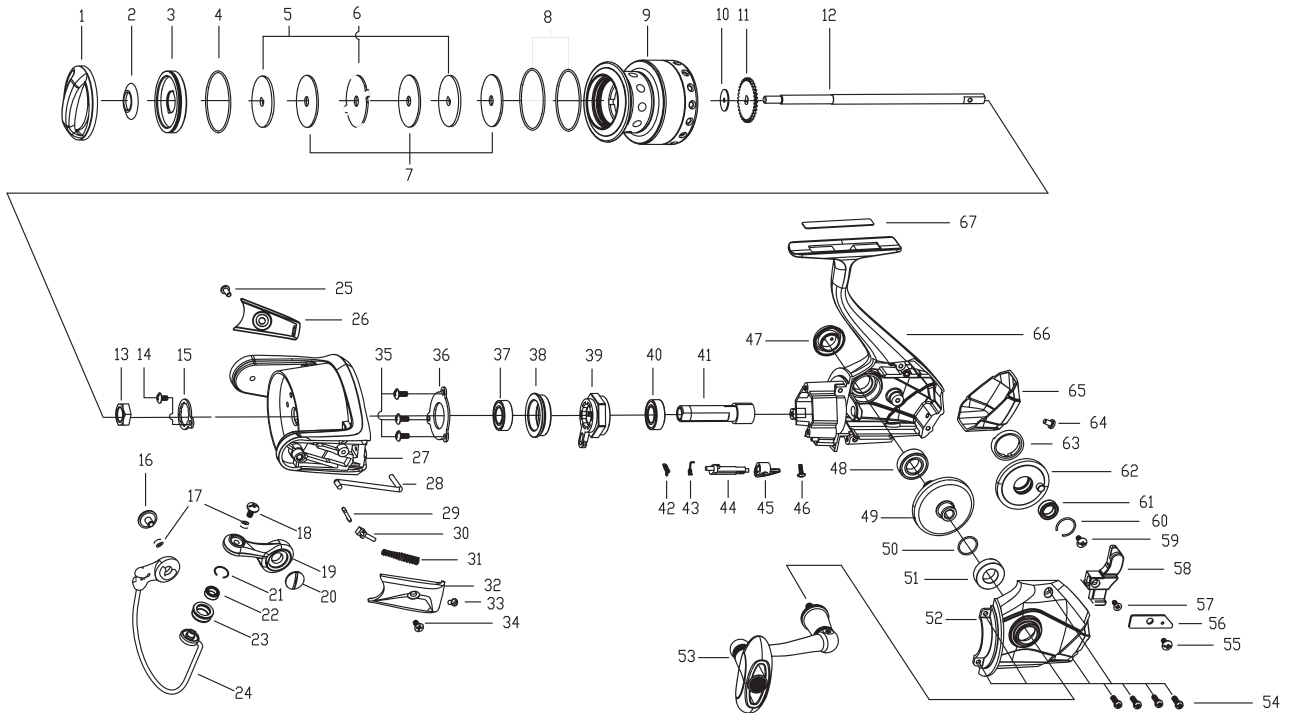

Exploded View of SORON S 60

Parts List of SORON S 60

ITEM#	DESCRIPTION	Soron S 60	ITEM#	DESCRIPTION	Soron S 60
1	DRAG KNOB ASSY	1222192	34	SCREW	1122034
2	WATERPROOF RING	1126362	35	SCREW	1126351
3	SPOOL COVER	1222193	36	BALL BEARING RETAINER	1126393
4	"O" RING	1222194	37	BALL BEARING	1126394
5	KEY WASHER	1108878	38	BALL BEARING HOLDER	1126395
6	EARED WASHER	1131685	39	ONE WAY CLUTCH BEARING	1108908
7	WASHER	1126305	40	BALL BEARING	1126394
8	"O" RING	1141342	41	PINION GEAR	1126396
9	SUPERLINE SPOOL ASSY FORGE	1222195	42	OWC BEARING SPRING	1112114
9	SPOOL ASSY FORGE SPARE	1222196	43	SPRING	1102147
10	WASHER(T=0.5)	1178953	44	ANTI-REVERSE LEVER	1126397
11	CLICK GEAR	1126375	45	ANTI-REVERSE BUTTON	1141376
12	MAIN SHAFT	1178952	46	SCREW	1111492
13	NUT	1085302	47	HANDLE SCREW CAP	1222200
14	SCREW	1125962	48	BALL BEARING	1126394
15	NUT RETAINER	1126378	49	DRIVE GEAR	1126400
16	SCREW	1126379	50	WASHER	1085315
17	BUSHING	1188283	51	BALL BEARING	1126394
18	SCREW	1126261	52	BODY COVER	1222449
19	BAIL ARM	1222197	53	HANDLE ASSY	1222201
20	SCREW	1102128	54	SCREW	1126403
21	"C" RETAINER	1126263	55	SCREW	1126292
22	BALL BEARING	1126264	56	SLIDER RETAINER	1126404
23	LINE ROLLER	1126381	57	SCREW	1126275
24	BAIL ASSY	1222198	58	SLIDER	1126405
25	SCREW	1122034	59	SCREW	1126295
26	ROTOR COVER	1188286	60	"C" RETAINER	1128147
27	ROTOR	1222199	61	BUSHING	1222202
28	KICK LEVER	1126387	62	OSCILLATION GEAR	1126406
29	BAIL LEVER	1126388	63	OSCILLATION RETAINER	1129804
30	BAIL SLIDER	1126389	64	SCREW	1126297
31	SPRING	1126390	65	REAR COVER	1141380
32	ROTOR COVER	1188288	66	BODY	1222203
33	SCREW	1188255	67	BODY DECORATION PLATE	1141341