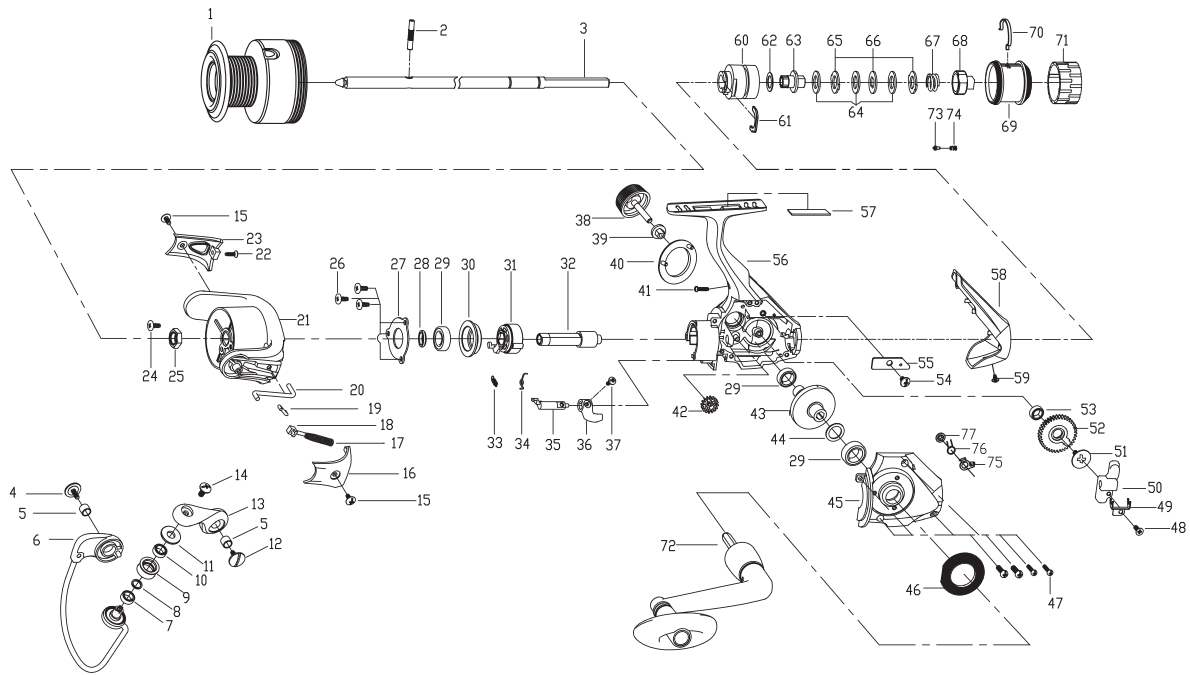

Exploded View of C206iRD

Parts List of C206iRD

ITEM	DESCRIPTION	C206iR	ITEM	DESCRIPTION	C206iR	ITEM	DESCRIPTION	C206iR
1	FORGED SPOOL ASSY	1221102	26	SCREW	1092844	52	OSCILLATION GEAR	1208960
1	SPOOL GRAPHITE ASSY	1221103	27	BALL BEARING RETAINER	1126393	53	BALL BEARING	1098658
2	BOLT	1208953	28	WASHER	1131729	54	SCREW	1119121
3	MAIN SHAFT	1208954	29	BALL BEARING	1085308	55	SLIDER RETAINER	1131712
4	SCREW	1114716	30	BALL BEARING HOLDER	1115558	56	BODY	1221109
5	BUSHING	1114717	31	ONE WAY CLUTCH BEARING	1102144	57	BODY DECORATION PLATE	1117987
6	BAIL ASSY	1221104	32	PINION GEAR	1131731	58	REAR COVER	1208964
7	BUSHING	1111909	33	OWC BEARING SPRING	1121114	59	SCREW	1102076
8	WASHER	N/A	34	SPRING	1111490	60	DRAG HOUSE	1208967
9	LINE ROLLER	1092773	35	ANTI-REVERSE LEVER	1102148	61	RETAINER PLATE	1085416
10	BUSHING	1111909	36	ANTI-REVERSE BUTTON	1221107	62	WASHER	1085243
11	WASHER	1118080	37	SCREW	1092777	63	DRAG GEAR	1085424
12	SCREW	1131721	38	HANDLE SCREW CAP	1188416	64	WASHER	1085425
13	BAIL ARM	1221105	39	WASHER	1092781	65	EARED WASHER	1085426
14	SCREW	1085322	40	COVER	1188419	66	KEY WASHER	1085427
15	SCREW	1092845	41	SCREW	1085599	67	DRAG SPRING	1085429
16	ROTOR COVER	1188405	42	DOUBLE GEAR	1208955	68	CLICK HOUSE	1208968
17	SPRING	1114721	43	DRIVE GEAR	1208956	69	DRAG KNOB	1208969
18	SLIDER	1085330	44	WASHER	1085315	70	RING	1085432
19	BAIL LEVER	1102136	45	BODY COVER	1221108	71	PLASTIC RING	1208970
20	KICK LEVER	1131727	46	COVER	1188419	72	HANDLE ASSY	1221110
21	ROTOR	1221106	47	SCREW	1085599	73	SPRING	1208971
22	SCREW	1102139	48	SCREW	1085401	74	CLICK SHAFT	1131610
23	ROTOR COVER	1188413	49	RETAINER RING	1085419	75	CLICK PLATE	1208229
24	SCREW	1085900	50	SLIDER	1122047	76	SPRING	1208230
25	ROTOR NUT	1085302	51	SCREW	1188428	77	WASHER	1117948