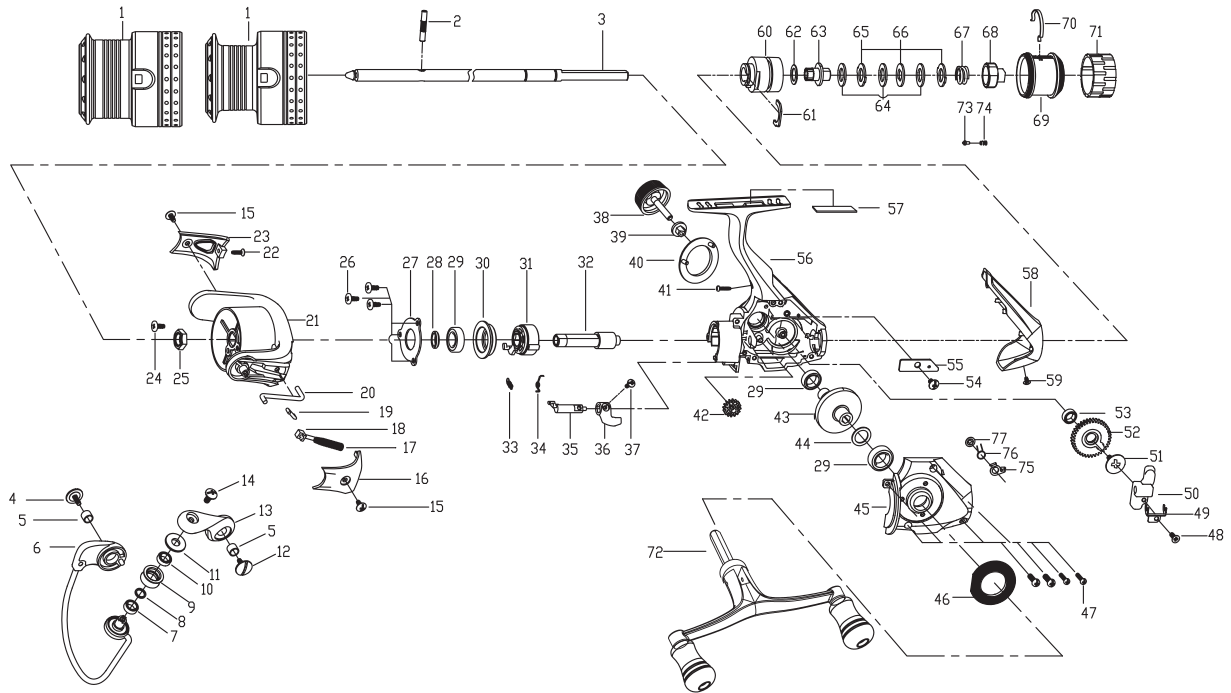

## Exploded View of C506i SDH RD

## Parts List of C506i SDH RD

ITEM	DESCRIPTION	C506iR	ITEM	DESCRIPTION	C506iR	ITEM	DESCRIPTION	C506iR
1	FORGED SPOOL ASSY	1224013	26	SCREW	1092844	52	OSCILLATION GEAR	1208960
1	SPARE FORGED SPOOL ASSY	1224014	27	BALL BEARING RETAINER	1126393	53	BALL BEARING	1223868
2	BOLT	1208953	28	WASHER	1131729	54	SCREW	1092845
3	MAIN SHAFT	1208954	29	BALL BEARING	1108935	55	SLIDER RETAINER	1131712
4	SCREW	1114716	30	BALL BEARING HOLDER	1115558	56	BODY	1224020
5	BUSHING	1114717	31	ONE WAY CLUTCH BEARING	1108907	57	BODY DECORATION PLATE	1117987
6	BAIL ASSY	1223867	32	PINION GEAR	1131731	58	REAR COVER	1224021
7	BALL BEARING	1223868	33	OWC BEARING SPRING	1112114	59	SCREW	1120276
8	WASHER	N/A	34	SPRING	1111490	60	DRAG HOUSE	1224022
9	LINE ROLLER	1141458	35	ANTI-REVERSE LEVER	1223875	61	RETAINER PLATE	1085416
10	BALL BEARING	1223868	36	ANTI-REVERSE BUTTON	1223877	62	WASHER	1085405
11	WASHER	1118080	37	SCREW	1092777	63	DRAG GEAR	1224023
12	SCREW	1131721	38	HANDLE SCREW CAP	1223878	64	WASHER	1085425
13	BAIL ARM	1223870	39	WASHER	1092781	65	EARED WASHER	1085426
14	SCREW	1085322	40	COVER	1223880	66	KEY WASHER	1085427
15	SCREW	1092845	41	SCREW	1085599	67	DRAG SPRING	1085429
16	ROTOR COVER	1188405	42	DOUBLE GEAR	1224016	68	CLICK HOUSE	1224024
17	SPRING	1114721	43	DRIVE GEAR	1224017	69	DRAG KNOB	1224025
18	SLIDER	1085330	44	WASHER	1085315	70	RING	1085432
19	BAIL LEVER	1102136	45	BODY COVER	1224018	71	PLASTIC RING	1208970
20	KICK LEVER	1131727	46	COVER	1223880	72	HANDLE ASSY	1223890
21	ROTOR	1224015	47	SCREW	1085599	73	SPRING	1208971
22	SCREW	1102139	48	SCREW	1085401	74	CLICK SHAFT	1131610
23	ROTOR COVER	1188413	49	RETAINER RING	1085419	75	CLICK PLATE	1208229
24	SCREW	1085900	50	SLIDER	1224019	76	SPRING	1208230
25	ROTOR NUT	1085302	51	SCREW	1188428	77	WASHER	1117948