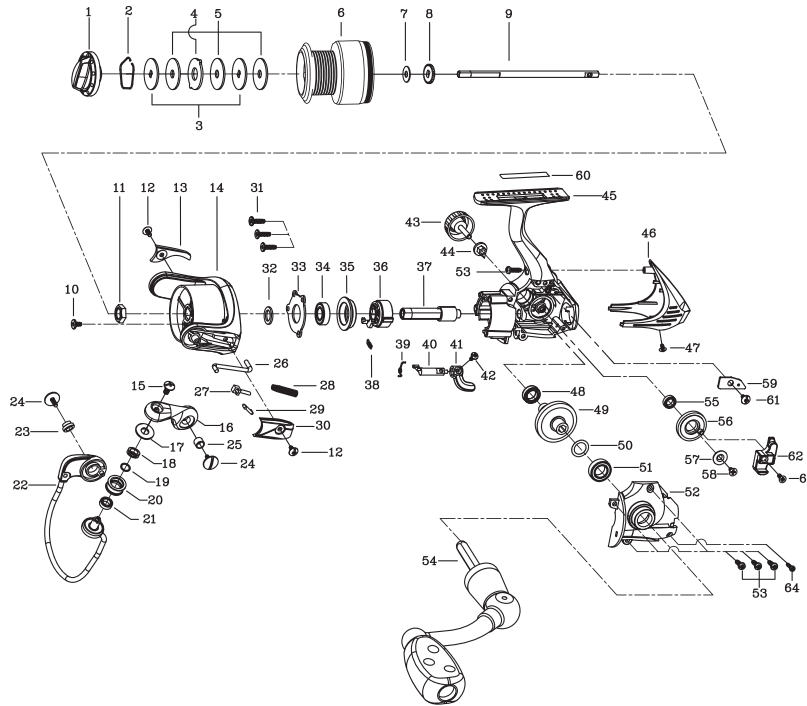

Exploded View of EX PRO 2000FD/3000FD

Parts List of EX PRO 2000FD/3000FD

ITEM#	DESCRIPTION	2000FD	3000FD	ITEM	DESCRIPTION	2000FD	3000FD
1	Drag Knob Assy	1222895	1222895	33	Ball Bearing Retainer	1222910	1222910
2	Spool Clasp	1085295	1085295	34	Ball Bearing	1085280	1085280
3	Key Washer	1085296	1085296	35	Ball Bearing Bushing	1115558	1115558
4	Eared Washer	1085297	1085297	36	One Way Ball Bearing	1109343	1109343
5	Washer	1085298	1085298	37	Pinion Gear	1222911	1222911
6	Spool Alum Assy	1222896	1222897	38	Spring	1119107	1119107
6	Spare Spool Graphite Assy	1222898	1222899	39	Spring	1102080	1102080
7	Washer	1085271	1085271	40	Anti-Reverse Lever	1102148	1102148
8	Click Gear	1085271	1085271	41	Anti-Reverse Button	1222912	1222912
9	Main Shaft	1222900	1222900	42	Screw	1092777	1092777
10	Screw	1085900	1085900	43	Handle Cover	1131661	1131661
11	Rotor Nut	1085273	1085273	44	Handle Cover Washer	1120981	1120981
12	Screw	1122563	1122563	45	Body	1222913	1222914
13	Bail Holder Cover	1222901	1222902	46	Rear Cover	1222915	1222915
14	Rotor	1222903	1222904	47	Screw	1092775	1092775
15	Screw	1085322	1085322	48	Ball Bearing	1085552	1085552
16	Bail Arm	1222905	1222905	49	Drive Gear	1085286	1085286
17	Bushing	1118080	1118080	50	Washer	1085287	1085287
18	Ball Bearing	1098658	1098658	51	Ball Bearing	1085344	1085344
19	Washer	1110165	1110165	52	Body Cover	1222916	1222917
20	Line Roller	1120980	1120980	53	Screw	1085599	1085599
21	Ball Bearing	1098658	1098658	54	Handle Assy	1222918	1222918
22	Bail Assy	1222906	1222907	55	Ball Bearing	1098658	1098658
23	Bushing	1118076	1118076	56	Oscillation Gear	1102167	1102167
24	Screw	1102128	1102128	57	Bushing	1098662	1098662
25	Washer	1112631	1112631	58	Screw	1092783	1092783
26	Rotor Trip Lever	1118085	1118085	59	Slider Retainer Plate	1118105	1118105
27	Bail Arm Slider	1085330	1085330	60	Body Decoration Plate	1117987	1117987
28	Compressing Spring	1085277	1085277	61	Screw	1122563	1122563
29	Bail Arm Lever	1102136	1102136	62	Slider	1102170	1102170
30	Bail Arm Side Cover	1222908	1222909	63	Screw	1085341	1085341
31	Screw	1122563	1122563	64	Screw	1122563	1122563
32	Washer	1085287	1085287				