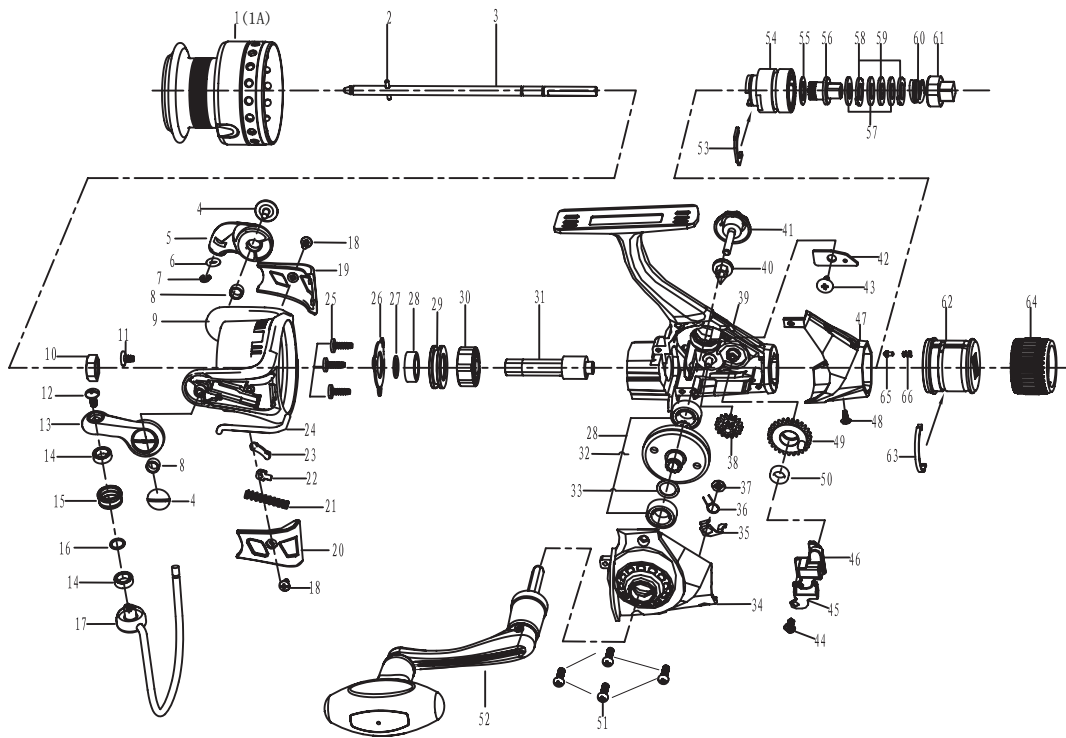

# Abu Garcia CARDINAL SX60R

ABU SP Cardinal SX60R 00

## PARTS LIST OF CARDINAL SX 60R

ITEM#	DESCRIPTION	PART#(SX60R)	ITEM#	DESCRIPTION	PART#(SX60R)
1	Spool	1312377	34	Body cover	1312379
1A	Spare Spool	1316851	35	Click plate	1208229
2	Bolt	1208221	36	Spring	1208230
3	Main shaft	1312371	37	Washer	1117948
4	Bail arm screw(2req)	1188295	38	Reduction gear	1252732
5	Bail holder	1309164	39	Body	1312380
6	O ring	1252708	40	Washer	1092781
7	E clip	1252707	41	Handle screw	1279767
8	Bushing(2req)	1188283	42	Slider retainer	1126332
9	Rotor	1309165	43	Screw	1119121
10	Rotor nut	1257336	44	Slider screw	1085401
11	Nut set Screw	1126258	45	Retainer Ring	1085419
12	Line roller screw	1126429	46	Slider	1122047
13	Bail arm	1309166	47	Body Trim	1312381
14	Ball bearing (2req)	1112125	48	Screw	1102076
15	Line roller	1141495	49	Oscillation gear	1131736
16	Bushing	1131694	50	Bushing	1108938
17	Bail assy	1288114	51	Screw (4req)	1141448
18	Screw(2req)	1092845	52	Handle assy	1312382
19	Bail holder cover	1315633	53	Retainer plate	1085416
20	Bail arm cover	1315634	54	Drag house	1208967
21	Trip spring	1257340	55	Washer	1317205
22	Bail slider	1126272	56	Drag gear	1085424
23	Trip linkage	1252713	57	Washer (3req)	1085425
24	Trip bar	1288117	58	Eared Washer (2req)	1085426
25	Screw(3req)	1126451	59	Key Washer	1085427
26	Ball bearing retainer	1126352	60	Drag Spring	1085429
27	Washer	1131729	61	Click house	1208968
28	Ball Bearing(3req)	1108910	62	Drag knob	1312383
29	Bearing holder	1257344	63	Ring	1085432
30	Clutch assy	1257345	64	Plastic ring	1312376
31	Pinion	1288118	65	Click shaft	1131610
32	Drive gear	1288119	66	Spring	1208971
33	Washer	1257352			