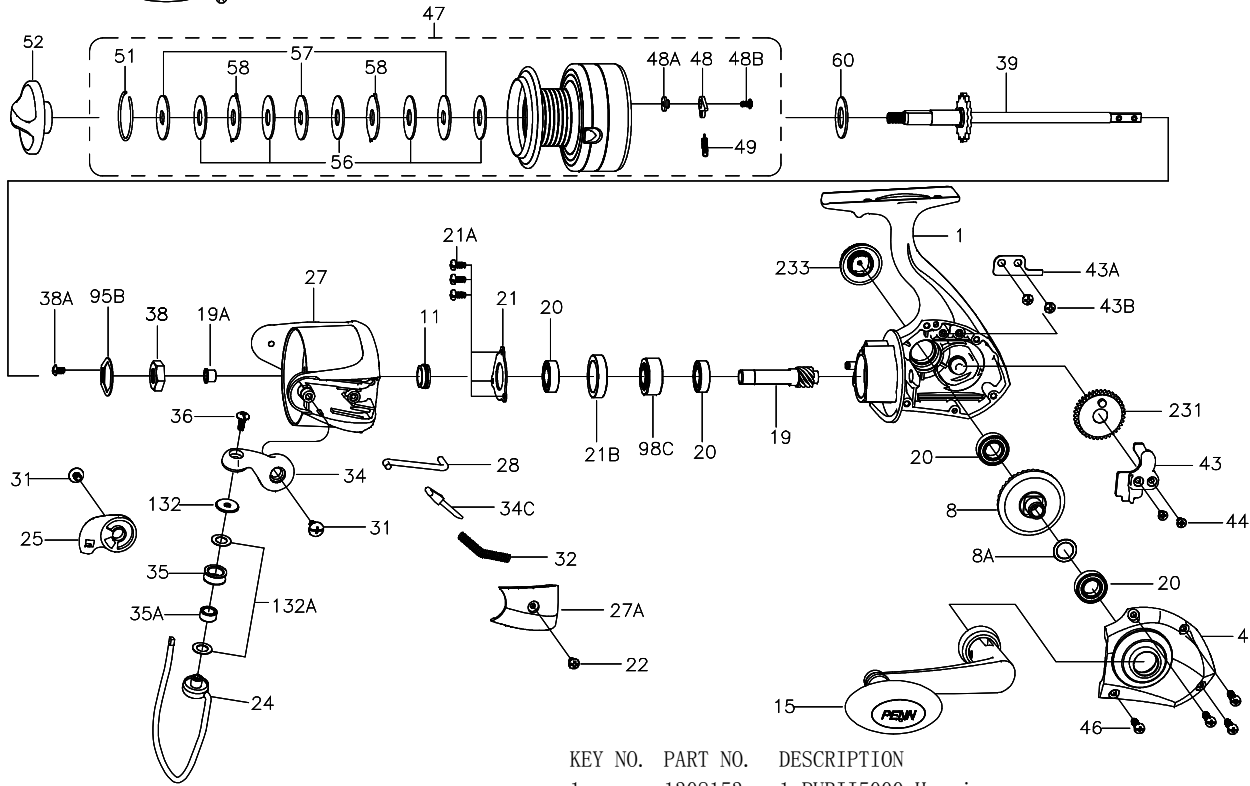

PARTS LIST FOR MODEL PURII5000/PURII6000

KEY NO.	PART NO.	DESCRIPTION
27	1308161	27-PURII6000 Rotor (w/weight & screw)
27A	1204023	27A-5000PUR Bail Pivot Cover
27A	1204025	27A-6000PUR Bail Pivot Cover
28	1204026	28-5000PUR Trip Lever
28	1204027	28-6000PUR Trip Lever
31	1203987	31-3000PUR Bail Arm Screw (2 req)
31	1204039	31-6000PUR Bail Arm Screw (2 req)
32	1203988	32-3000PUR Bail Spring
32	1200520	32-6000SG Bail Spring
34	1211513	34-3000FRC Bail Arm
34	1214201	34-6000FRC Bail Arm
34C	1203990	34C-3000PUR Pivot Arm
34C	1191656	34C-7000SG Pivot Arm
35	1191674	35-3000SG Line Roller
35A	1203992	35A-3000PUR Line Roller Bushing
36	1191699	36-3000SG Bail Stud Screw (PURII5000)
36	1203993	36-3000PUR Bail Stud Screw (PURII5000)
38	1204049	38-5000PUR Rotor Nut
38A	1203995	38A-3000PUR Rotor Locking Plate Screw
39	1204051	39-5000PUR Main Shaft Assembly
39	1214203	39-6000FRC Main Shaft Assembly
43	1191805	43-5000SG Crosswind Block
43A	1191820	43A-5000SG Crosswind Block Plate
43B	1203997	43B-3000PUR Crosswind Block Plate Screw (2 req)
44	1191845	44-5000SG Crosswind Block Screw (2 req)
45	1308162	45-PURII5000 Housing Cover
46	1204054	46-5000PUR Housing Cover Screw (4 req)
47	1308163	47-PURII5000 Spool Assembly
47	1308164	47-PURII6000 Spool Assembly
48	1211625	48-5000SG Click Tongue
48A	1211626	48A-5000SG Click Tongue Washer
48B	1211612	48B-5000SG Spool Click Screw
49	1211627	49-5000SG Click Tongue Spring
51	1287230	51-6000PUR Drag Retaining Ring
52	1308165	52-PURII5000 Drag Knob Assembly
56	1192036	56-5000SG Drag Washer (5 req)
57	1192044	57-5000SG Keyed Washer (3 req)
58	1192053	58-5000SG Eared Washer (2 req)
60	1192062	60-5000SG Thrust Washer
95B	1192186	95B-5000SG Rotor Locking Plate
98C	1192215	98C-5000SG Clutch/Sleeve Assembly
132	1192297	132-5000SG Roller Washer
132A	1192302	132A-3000SG Line Roller Washer (2 req)
231	1192503	231-5000SG Crosswind Gear
231	1200523	231-6000SG Crosswind Gear
233	1308166	233-PURII5000 Bearing Cover Assembly