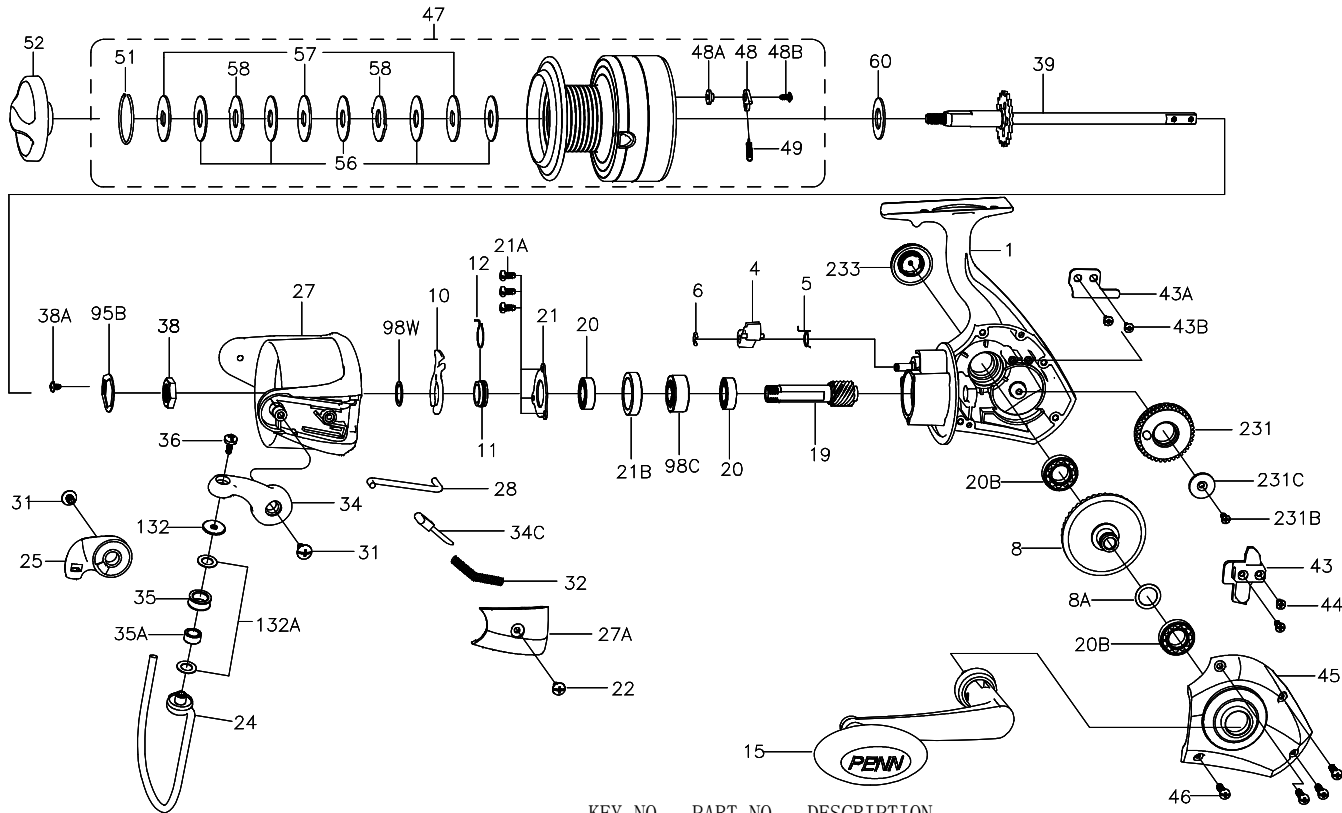

PARTS LIST FOR MODEL PURII7000/PURII8000

KEY NO.	PART NO.	DESCRIPTION
1	1308167	1-PURII7000 Housing
1	1308168	1-PURII8000 Housing
4	1190939	4-7000SG A/R Dog
5	1190966	5-5000SG Dog Spring
6	1190979	6-5000SG Retaining Clip
8	1204062	8-7000PUR Main Gear
8A	1191031	8A-7000SG Shim
10	1191068	10-7000SG A/R Holder
11	1191087	11-7000SG Bushing
12	1191090	12-5000SG A/R Bushing Spring
15	1308169	15-PURII7000 Handle Assembly
19	1204065	19-7000PUR Pinion Gear
20	1204012	20-5000PUR Ball Bearing (2 req)
20B	1204068	20B-7000PUR Ball Bearing (2 req)
21	1192636	21-5000SG Bearing Retainer
21A	1204016	21A-5000PUR Bearing Retainer Screw (3 req)
21B	1192650	21B-5000SG Collar
22	1204018	22-6000PUR Bail Pivot Cover Screw
24	1308170	24-PURII7000 Bail Wire
24	1308171	24-PURII8000 Bail Wire
25	1308159	25-PURII6000 Bail Holder
27	1308173	27-PURII7000 Rotor (w/weight & screw)
27	1308174	27-PURII8000 Rotor
27A	1204076	27A-7000PUR Bail Pivot Cover
28	1204077	28-7000PUR Trip Lever
28	1204078	28-8000PUR Trip Lever
31	1204039	31-6000PUR Bail Arm Screw (2 req)
32	1200520	32-6000SG Bail Spring
34	1214201	34-6000FRC Bail Arm
34C	1191656	34C-7000SG Pivot Arm
35	1191674	35-3000SG Line Roller
35A	1203992	35A-3000PUR Line Roller Bushing
36	1203993	36-3000PUR Bail Stud Screw
38	1204084	38-7000PUR Rotor Nut
38A	1203995	38A-3000PUR Rotor Locking Plate Screw
39	1204086	39-7000PUR Main Shaft Assembly
43	1204087	43-7000PUR Crosswind Block
43A	1191821	43A-7000SG Crosswind Block Plate
43B	1203997	43B-3000PUR Crosswind Block Plate Screw (2 req)
44	1191845	44-5000SG Crosswind Block Screw (2 req)
45	1308175	45-PURII7000 Housing Cover
46	1308176	46-PURII5000 Housing Cover Screw (4 req)
47	1308177	47-PURII7000 Spool Assembly
47	1308178	47-PURII8000 Spool Assembly
48	1211625	48-5000SG Click Tongue
48A	1211626	48A-5000SG Click Tongue Washer
48B	1211612	48B-5000SG Spool Click Screw
49	1211627	49-5000SG Click Tongue Spring
51	1287231	51-8000PUR Drag Retaining Ring
52	1308179	52-PURII7000 Drag Knob Assembly
56	1192038	56-7000SG Drag Washer (5 req)
57	1192046	57-7000SG Keyed Washer (3 req)
58	1192055	58-7000SG Earred Washer (2 req)
60	1192062	60-5000SG Thrust Washer
95B	1192186	95B-5000SG Rotor Locking Plate
98C	1192215	98C-5000SG Clutch/Sleeve Assembly
98W	1216770	98W-7000FRC Clutch Washer
132	1192297	132-5000SG Roller Washer
132A	1192302	132A-3000SG Line Roller Washer (2 req)
231	1192507	231-7000SG Crosswind Gear
231B	1204097	231B-7000PUR Screw Crosswind Gear
231C	1204098	231C-7000PUR Screw Crosswind Sleeve
233	1308166	233-PURII5000 Bearing Cover Assembly