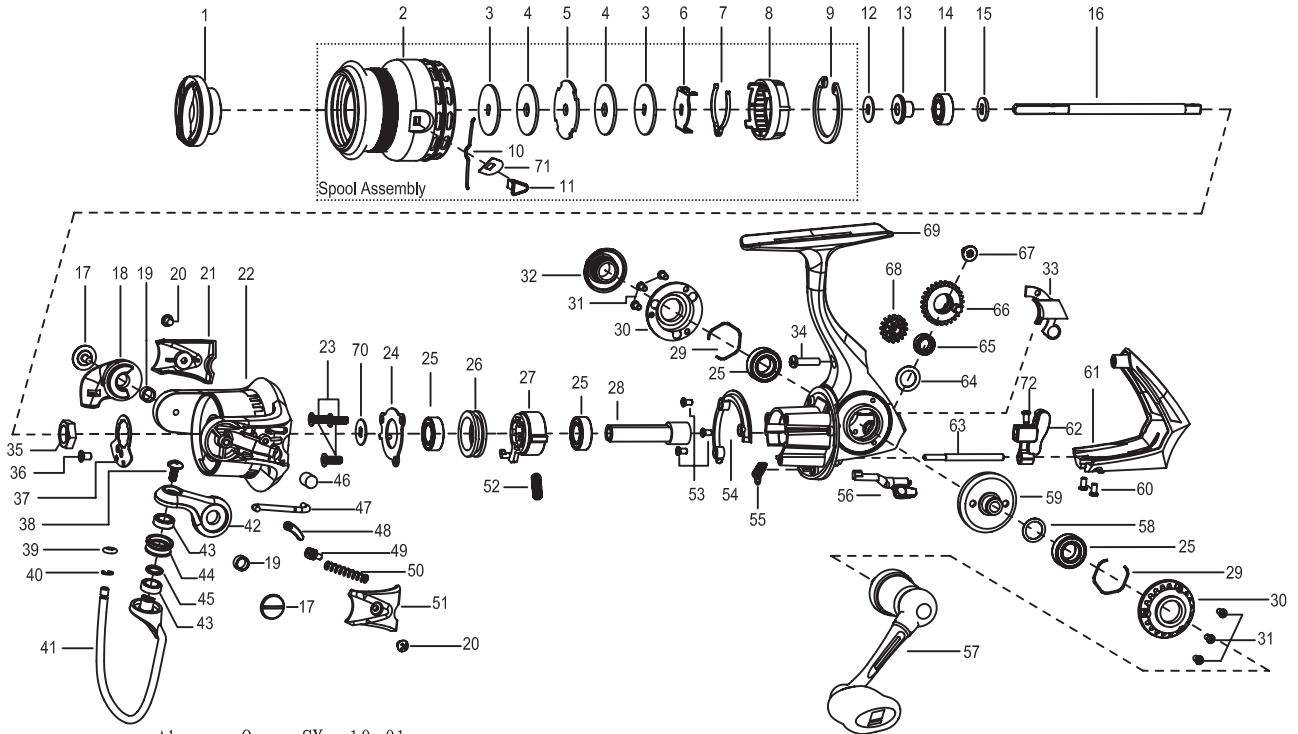

ORRA SX 10

Abu-sp-Orra SX -10-01

PARTS LIST OF ORRA SX 10

ITEM#	DESCRIPTION	ORRA SX 10		ITEM#	DESCRIPTION	ORRA SX 10
		Spool	Spare spool			
1	Drag Knob Assembly		1256935	36	Rotor Set Screw	1085900
	Spool Assembly	1256936	1256937	37	Rotor Set Plate	1141436
2	Spool	1256938	1256939	38	Line Roller Screw	1126261
3	Keyed washer	1085296	1085296	39	O-ring	1252708
4	Carbon Washer	1126305	1126305	40	E-clip	1252707
5	Spool Washer	1256940	1256940	41	Bail Assembly	1256954
6	Clicker holder	1257317	1257317	42	Bail Arm	1256955
7	Spool Clicker	1256941	1256941	43	Bearing 5X8X2.5	1112125
8	Spool Bottom	1256942	1256942	44	Line Roller	1252705
9	Retaining Clip	1256943	1256943	45	Washer	1110165
10	Line clip spring	1257318	1257318	46	Balance Block	1256956
11	Line clip	1256944	1256944	47	Trip Bar	1256957
12	Spool shim thick T=0.5		1178953	48	Trip Linkage	1252713
12	Spool shim thin T=0.3		1178954	49	Trip Bushing	1126272
13	Mainshaft sleeve		1252698	50	Trip Spring	1119106
14	Bearing 6X12X4		1252699	51	Bail Arm Cover	1256958
15	Mainshaft washer		1252700	52	Clutch Spring	1252716
16	Mainshaft		1256945	53	Screw	1256959
17	Bail Arm Screw		1126379	54	Rotor Brake	1256960
18	Bail Holder		1256946	55	Clutch Switch Spring	1252722
19	Bushing		1188261	56	Clutch Switch	1252721
20	Screw		1125962	57	Handle Assembly	1256961
21	Bail Holder Cover		1256947	58	Shim	1085287
22	Rotor		1256948	59	Drive Gear	1256962
23	Screw		1126326	60	Screw	1085456
24	Pinion Cover		1256949	61	Body Cover	1256963
25	Bearing 7X13X4		1252717	62	Oscillation Slider	1256964
26	Bearing Holder		1252718	63	Oscillation Guide	1256965
27	Clutch Assembly		1256950	64	Washer	1253702
28	Pinion		1256951	65	Bushing	1108938
29	C-Clip		1252726	66	Oscillation Gear	1256966
30	Body Trim		1256952	67	Screw	1252729
31	Screw		1252723	68	Reduction Gear	1256967
32	Dust Cap		1252738	69	Gearbox	1256968
33	Oscillation Cover		1256953	70	Rotor Washer	1114764
34	Screw		1085342	71	Line Clip Washer	1259476
35	Rotor Nut		1085273	72	Screw	1259454