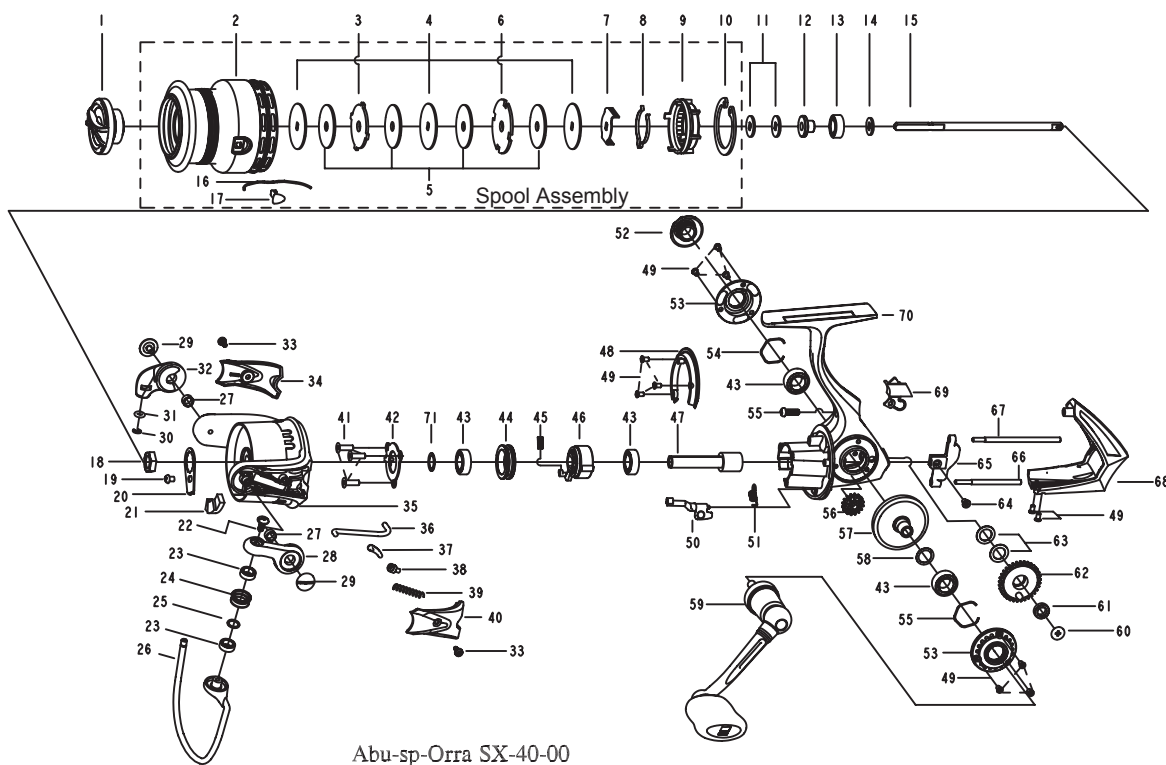

ORRA SX 40

PARTS LIST OF ORRA SX 40

ITEM#	DESCRIPTION	ORRA SX 40		ITEM#	DESCRIPTION	ORRA SX 40
		Spool	Spare spool			
1	Drag Knob Assembly		1252686	35	Rotor	1253694
	Spool Assembly	1253506	1253507	36	Trip Bar	1253695
2	Spool	1253508	1253689	37	Trip Linkage	1252713
3	Eared washer	1126366	1126337	38	Trip Bushing	1126272
4	Keyed washer	1252691	1126304	39	Trip Spring	1253696
5	Carbon Washer	1126368	1126305	40	Bail Arm Cover	1253697
6	Spool Washer	1126369	1126307	41	Screw	1126326
7	Clicker holder	1252692	1252692	42	Pinion Cover	1252715
8	Spool Clicker	1252693	1252693	43	Bearing 7X13X4	1252717
9	Spool Bottom	1252694	1252695	44	Bearing Holder	1252718
10	Retaining Clip	1252696	1252697	45	Clutch Spring	1252716
11	Spool shim thick T=0.5		1178953	46	Clutch Assembly	1252719
11	Spool shim thin T=0.3		1178954	47	Pinion	1252720
12	Mainshaft sleeve		1252698	48	Rotor Brake	1253698
13	Bearing 6X12X4		1252699	49	Screw	1252723
14	Mainshaft washer		1252700	50	Clutch Switch	1252721
15	Mainshaft		1253690	51	Clutch Switch Spring	1252722
16	Line clip spring		1252740	52	Dust Cap	1252738
17	Line clip		1252739	53	Body Trim	1252727
18	Rotor Nut		1085273	54	C-Clip	1252726
19	Rotor Set Screw		1126258	55	Screw	1085342
20	Rotor Set Plate		1252702	56	Reduction Gear	1252732
21	Balance Weight		1253691	57	Drive Gear	1252725
22	Line Roller Screw		1126261	58	Shim	1085287
23	Bearing 5X8X2.5		1112125	59	Handle Assembly	1253700
24	Line Roller		1252705	60	Screw	1252729
25	Washer		1110165	61	Bushing	1108938
26	Bail Assembly		1253692	62	Oscillation Gear	1253701
27	Bushing		1188261	63	Washer	1253702
28	Bail Arm		1252704	64	Screw	1126275
29	Bail Arm Screw		1126379	65	Oscillation Slider	1253703
30	E-clip		1252707	66	Oscillation Guide	1252733
31	O-ring		1252708	67	Oscillation Guide	1253704
32	Bail Holder		1252709	68	Body Cover	1253705
33	Screw		1125962	69	Oscillation Cover	1253699
34	Bail Holder Cover		1253693	70	Gearbox	1253706
				71	Rotor Washer	1114764