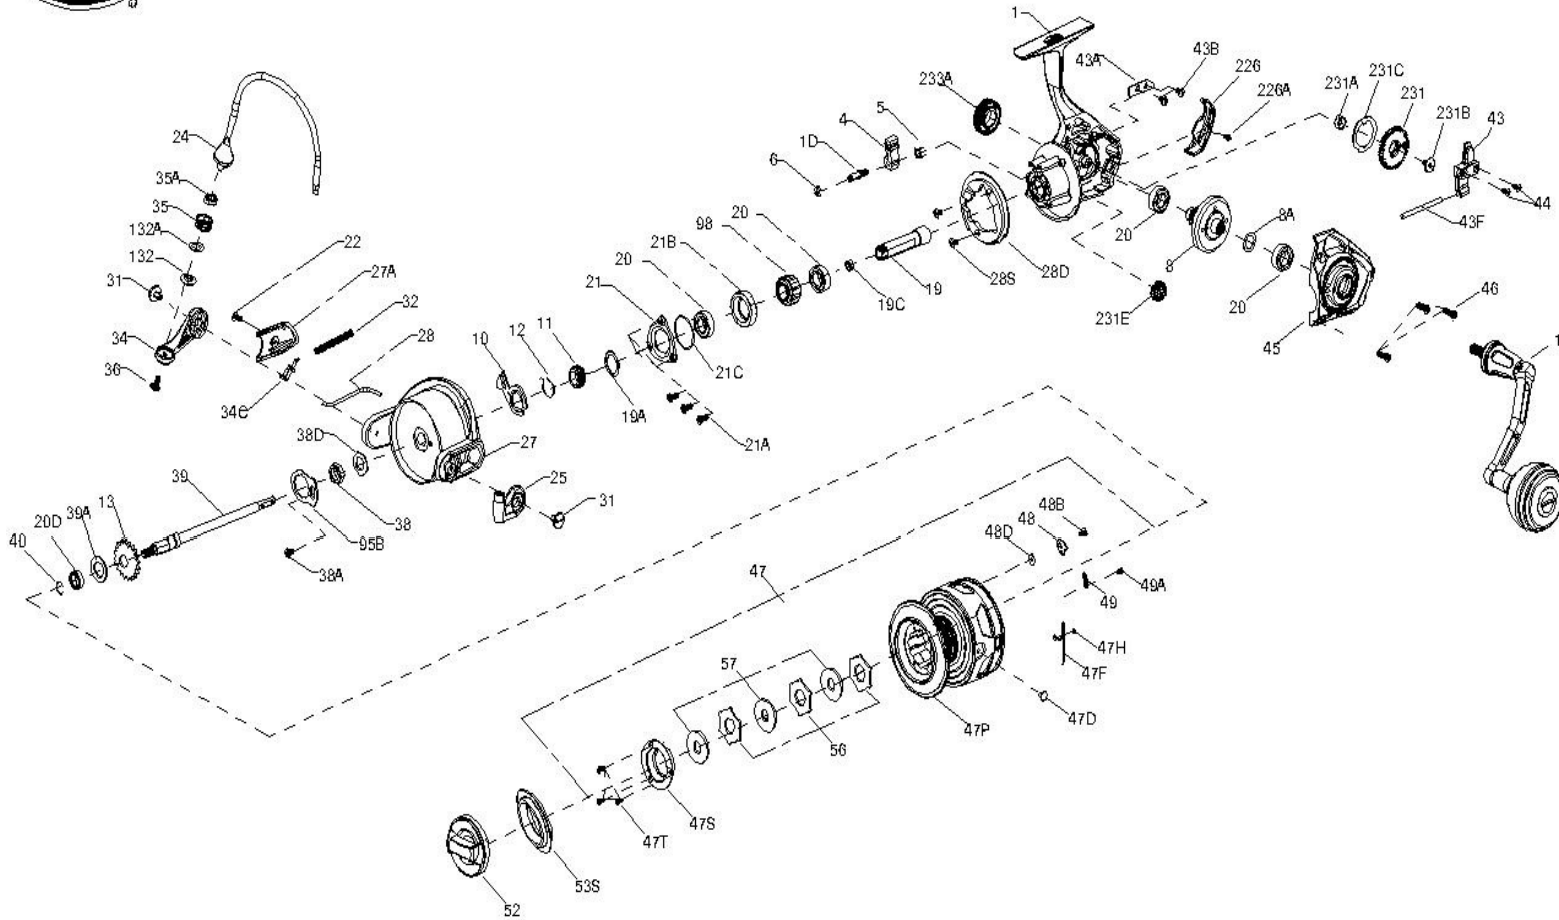

PARTS LIST FOR MODEL CLASH6000

KEY NO.	PART NO.	DESCRIPTION
1	1389458	1-CLA6000 Body Assembly
1D	1277140	1D-SSV7500 A/R Pawl Post
4	1389459	4-CLA6000 A/R Pawl
5	1339474	5-CLA5000 Pawl Spring
6	1277144	6-SSV7500 Retainer Clip
8	1389460	8-CLA6000 Drive Gear
8A	1277037	8A-SSV5500 Drive Gear Shim Washer
10	1339476	10-CLA5000 A/R Pawl Holder
11	1339479	11-CLA5000 A/R Bushing
12	1339487	12-CLA5000 A/R Bushing Spring
13	1339489	13-CLA5000 Spool Click Gear

KEY NO.	PART NO.	DESCRIPTION
15	1339490	15-CLA5000 Handle Assembly
19	1389461	19-CLA6000 Pinion Gear
19A	1393216	19A-CLA5000 Pinion Seal
19C	1339492	19C-CLA5000 Pinion Gear POM Bushing
20	1308090	20-CFT5000 Ball Bearing(4req.)
20D	1385530	20A-CLA3000 Sealed Ball Bearing
21	1277262	21-SSV9500 Pinion Bearing Retainer
21A	1277154	21A-SSV7500 Pinion Retainer Screw (3req.)
21B	1339493	21B-CLA5000 Pinion Ball Bearing Collar
21C	1339497	21C-CLA5000 Pinion Ball Bearing Collar Seal
22	1125962	231G-7000AF O/S Gear Pin Screw