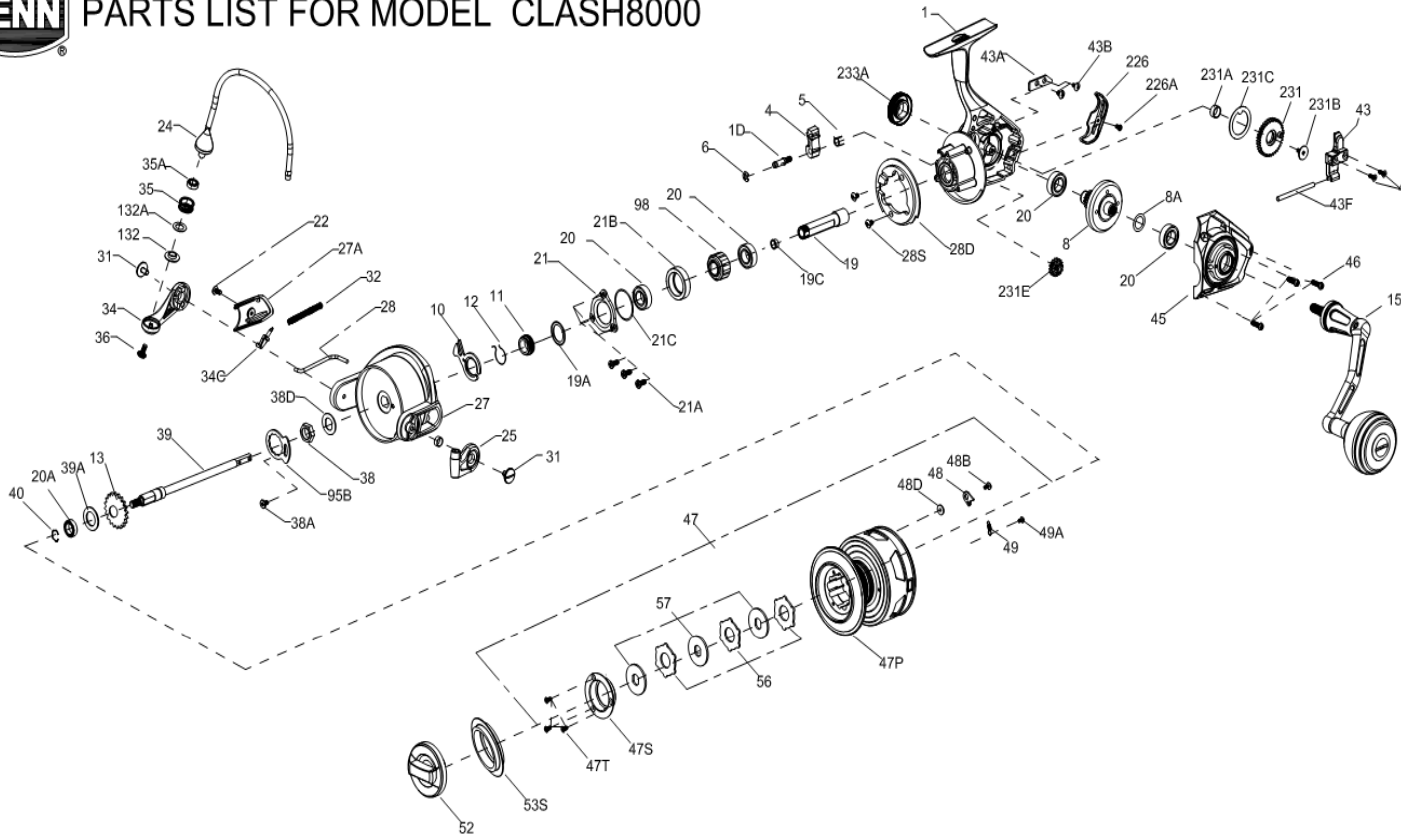

# PARTS LIST FOR MODEL CLASH8000

KEY NO.	PART NO.	DESCRIPTION
27	1385664	27-CLA8000 Rotor
27A	1385665	27A-CLA8000 Rotor Cover
28	1385666	28-CLA8000 Trip Lever
28D	1277161	28D-SSV7500 Rotor Brake
28S	1277054	28S-SSV5500 Rotor Brake Screw(2req)
31	1277055	31-SSV5500 Bail Arm Screw (2req.)
32	1277162	32-SSV7500 Bail Spring
34	1385667	34-CLA8000 Bail Arm
34C	1277164	34C-SSV7500 Pivot Arm
35	1277165	35-SSV7500 Line Roller
35A	1277060	35A-SSV5500 Line Roller Ball Bearing
36	1277166	36-SSV7500 Line Roller Screw
38	1385668	38-CLA8000 Rotor Nut
38A	1385669	38A-CLA8000 Rotor Nut Lock Plate Screw
38D	1277168	38D-SSV7500 Rotor Washer
39	1385670	39-CLA8000 Main Shaft
39A	1119121	20C-7000AF Screw
40	1339529	40-CLA5000 Main Shaft Bearing Lock Spring
43	1385671	43-CLA8000 O/S Slider
43A	1277173	43A-SSV7500 O/S Slider Guide
43B	1277070	43B-SSV5500 O/S Slider Guide Screw(2req)
43F	1385694	43F-CLA8000 O/S Slider Guide Shaft
44	1385672	44-CLA8000 Main Shaft Screw(2 req)
45	1385674	45-CLA8000 Body Cover
46	1277074	46-SSV5500 Body Cover Screw (3req.)
47	1385675	47-CLA8000 Spool Assembly
47P	1393331	47P-CLA8000 Spool
47S	1385698	47S-CLA8000 Drag Cover
47T	1385661	47T-CLA8000 Drag Cover Screw(3req)
48	1385578	48-CLA3000 Spool Click Plate
48B	1385581	48B-CLA3000 Spool Clicker Spring Screw
48D	1385579	48D-CLA3000 Spool Clicker Spacer Ring
49	1385580	49-CLA3000 Spool Clicker Spring
49A	1341547	49A-SSV7500LC Spool Clicker Spring Screw
52	1385676	52-CLA8000 Drag Knob Assembly
53S	1385677	53S-CLA8000 Drag Knob Seal
56	1385678	56-CLA8000 Washer Carbon(3req)
57	1385679	57-CLA8000 Keyed Washer(3req)
95B	1385680	95B-CLA8000 Rotor Nut Locking Plate
98	1277190	98-SSV7500 Clutch/Sleeve Assembly
132	1277096	132-SSV5500 Line Roller Collar
132A	1277097	132A-SSV5500 Line Roller Washer
226	1389597	226-CLA6000 Rear Cover
226A	1385591	226A-CLA3000 Rear Cover Screw
231	1385681	231-CLA8000 O/S Gear
231A	1339566	231A-CLA5000 O/S Gear Bushing
231B	1277100	231B-SSV5500 Oscillation Gear Screw
231C	1389603	231C-CLA6000 O/S Gear Washer
231E	1385690	231E-CLA8000 Slow O/S Gear
233A	1339570	233A-CLA5000 Handle Cap